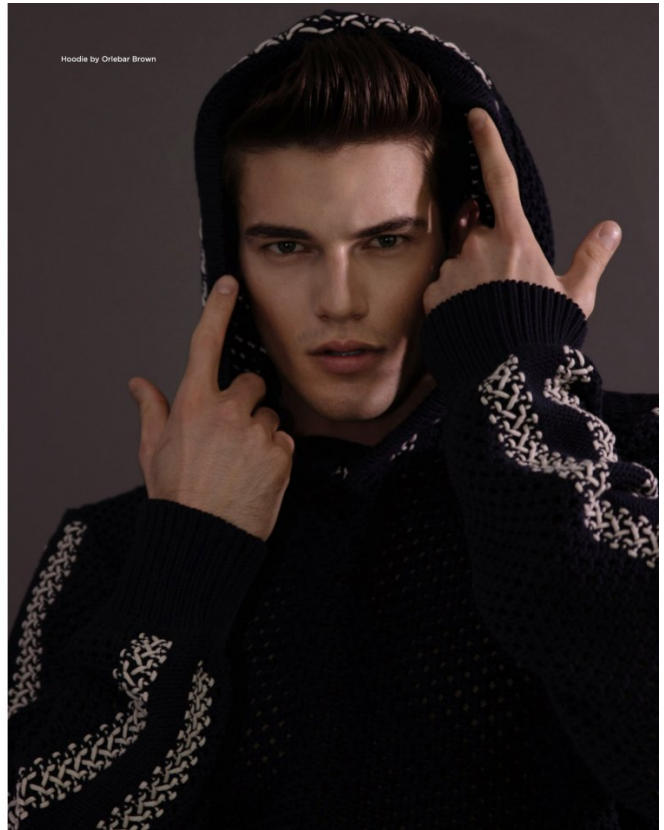

PETER MAIRHOFER

The BOYHOOD DREAMS

HOODIES, PRINTED SHIRTS AND
DENIM VESTS WILL MAKE AN
IRRESISTIBLE PACK THAT WILL BRING
BACK YOUR BOYHOOD MEMORIES.
P.S. ADD SOME JEWELRIES TO GIVE
THE LOOK A TWIST

HEIGHT 185 CM / 6'11" | CHEST 97 CM / 38" | WAIST 79 / 31 | HIPS 90 CM / 35.5" | HAIR BROWN | EYES BROWN-GREEN
SHOES 43 / 9.5-10 | SUIT 48 / 38 | COLLAR 37 / 14.5

wiener
models
A KULT AGENCY