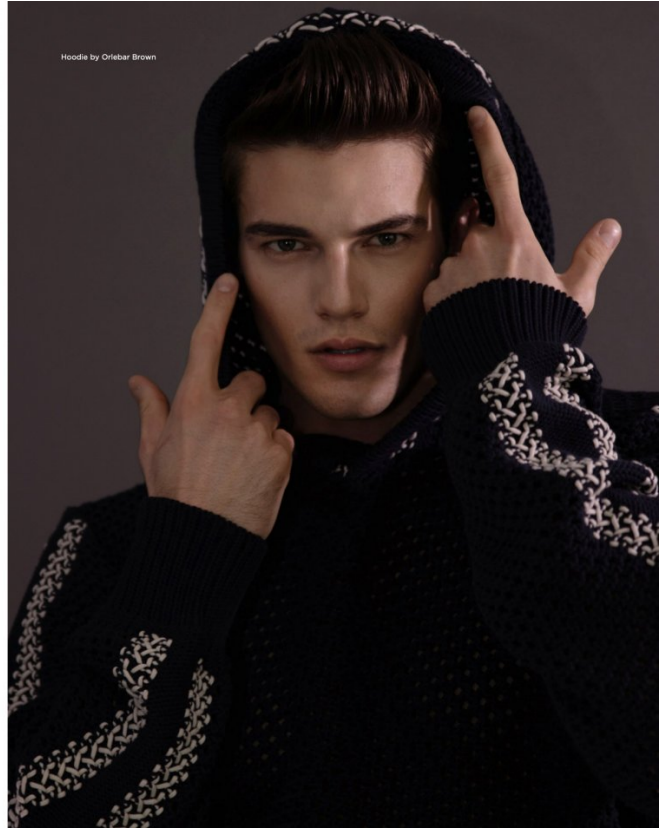

PETER MAIRHOFER

The BOYHOOD DREAMS

HOODIES, PRINTED SHIRTS AND
DENIM VESTS WILL MAKE AN
IRRESISTIBLE PACK THAT WILL BRING
BACK YOUR BOYHOOD MEMORIES.
P.S. ADD SOME JEWELRIES TO GIVE
THE LOOK A TWIST

HEIGHT 185 CM / 6'11" | CHEST 97 CM / 38" | WAIST 79 / 31 | HIPS 90 CM / 35.5" | HAIR BROWN | EYES BROWN-GREEN
SHOES 43 / 9.5-10 | SUIT 48 / 38 | COLLAR 37 / 14.5

wiener
models
A KULT AGENCY