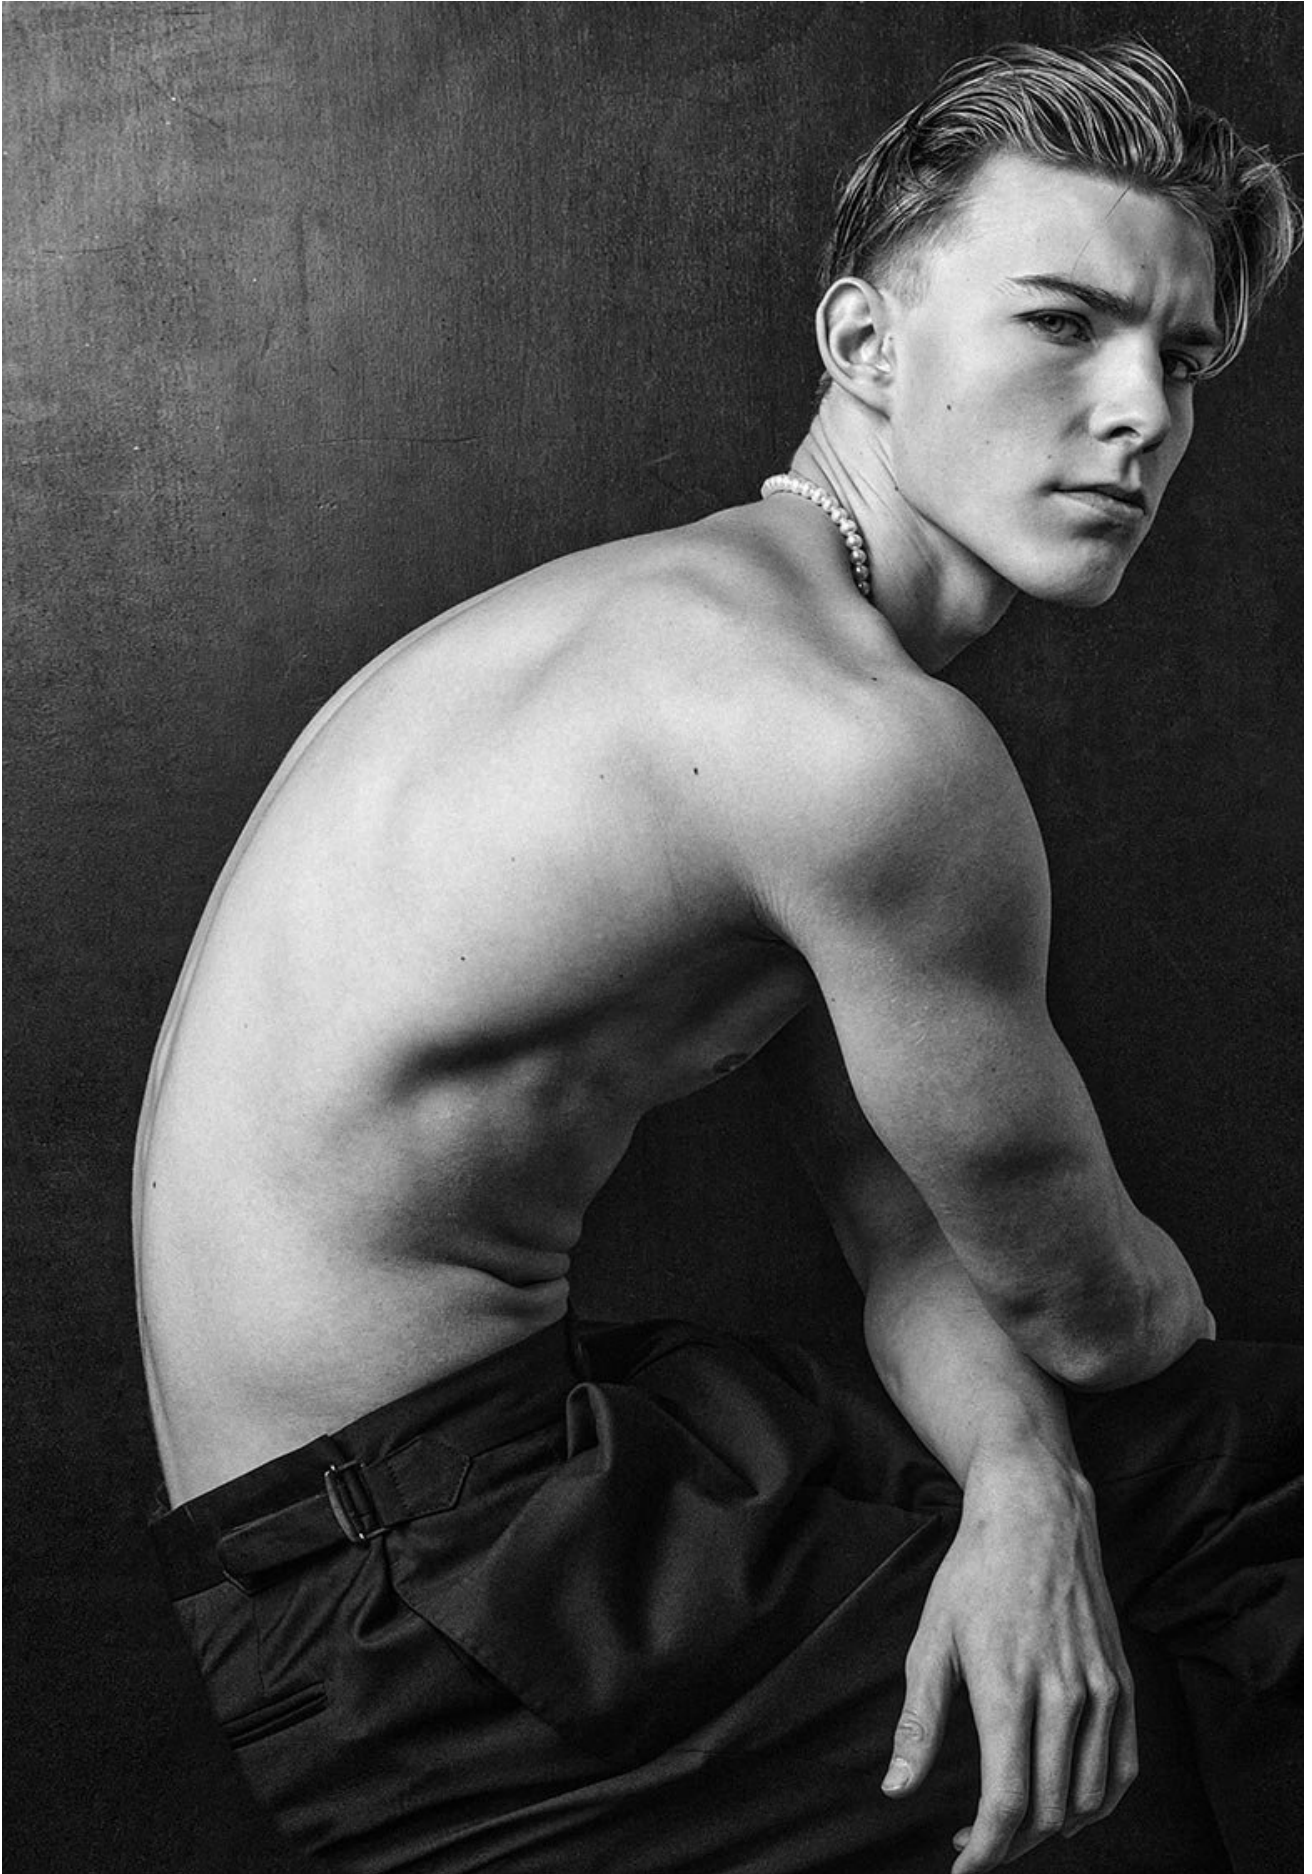

LORENZ HAFNER

HEIGHT 191 CM / 6'3" | CHEST 95 CM / 37.5" | WAIST 78 / 30.5 | HIPS 96 CM / 38" | HAIR BLONDE | EYES BLUE
SHOES 46 / 12.5-13 | SUIT 48 / 38 L

wiener
models
A KULT AGENCY