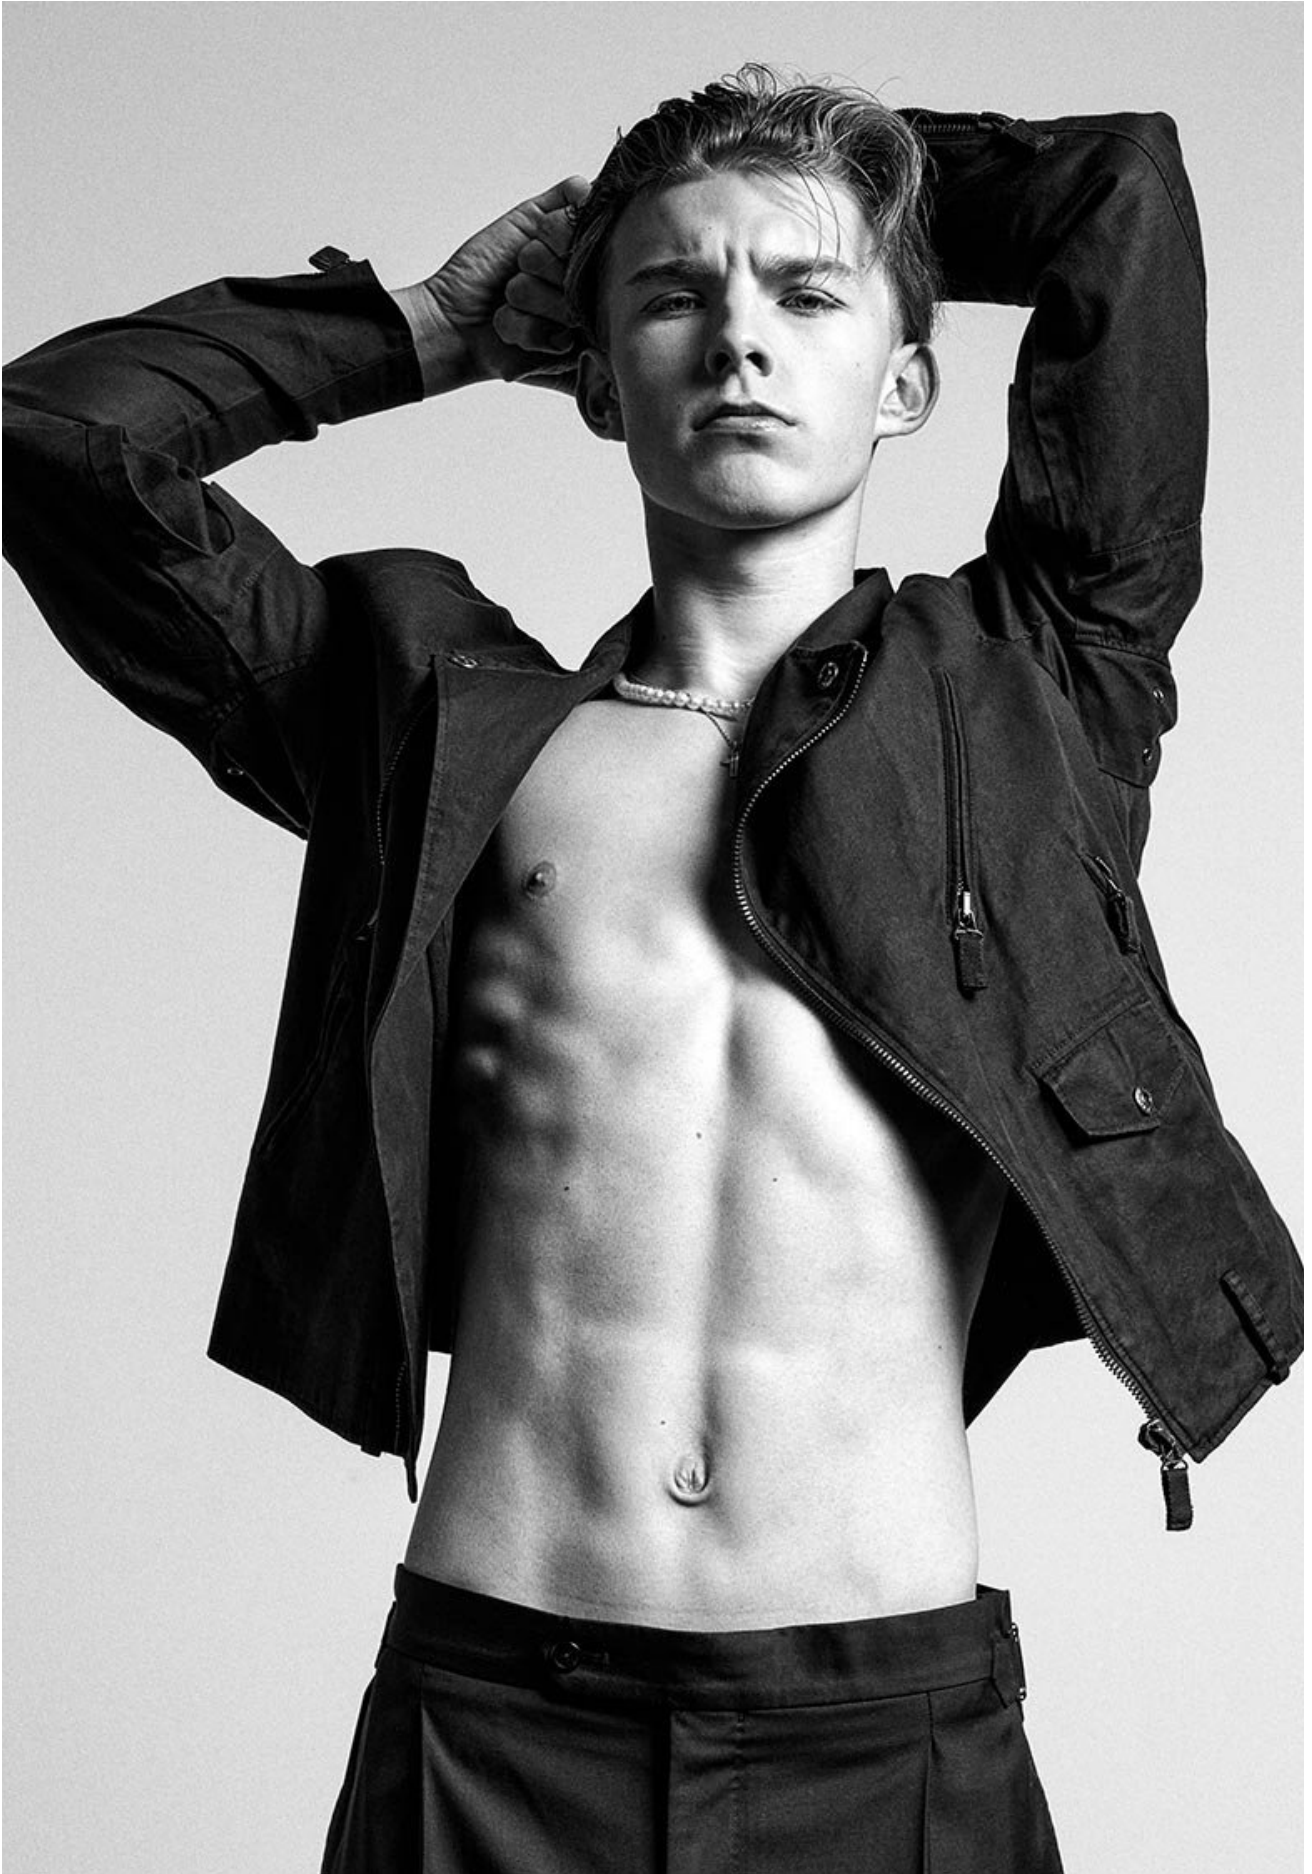

LORENZ HAFNER

HEIGHT 191 CM / 6'3" | CHEST 95 CM / 37.5" | WAIST 78 / 30.5 | HIPS 96 CM / 38" | HAIR BLONDE | EYES BLUE
SHOES 46 / 12.5-13 | SUIT 48 / 38 L

wiener
models
A KULT AGENCY